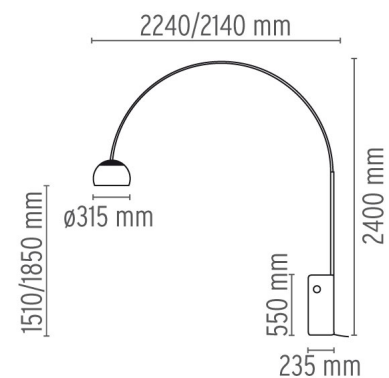

## PHYSICAL

<b>Supply</b>	Power cord
<b>Cord length (mm)</b>	2700
<b>Construction material</b>	Aluminum, Marble, Stainless steel
<b>Weight (kg)</b>	63.8

## DIMENSIONS

### DIMENSIONS