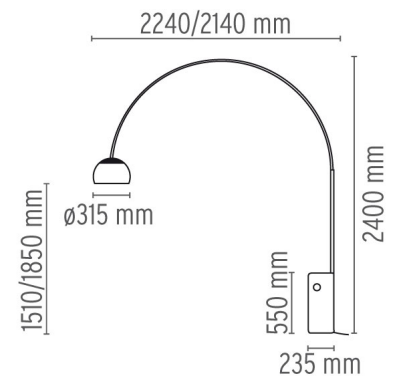

## ARCO

<b>Mounting</b>	Floor
<b>Lamps description</b>	1 x 70W E27 HSGSA
<b>Environment</b>	Indoor
<b>Finish</b>	Marble
<b>Technical description</b>	Floor lamp providing direct light. White Carrara marble base. Satin-finish stainless steel telescopic stem. Pressed, polished and zapon-varnished aluminum swiveling and height-adjustable reflector.

## PHYSICAL

<b>Supply</b>	Power cord
<b>Cord length (mm)</b>	2700
<b>Construction material</b>	Aluminum, Marble, Stainless steel
<b>Weight (kg)</b>	63.8

## DIMENSIONS

### DIMENSIONS