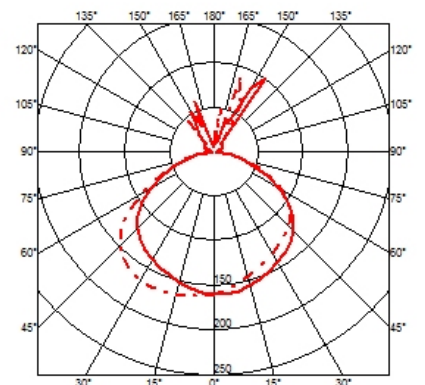

CERTIFICATIONS

IP
20